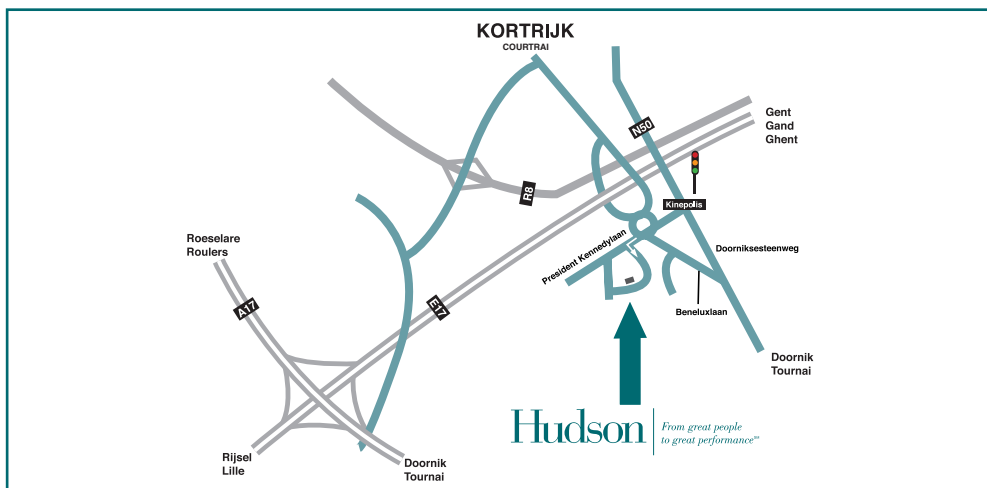

## Coming from Ypres - Menin (A19)

Follow the A19. At the end of the A19, take the ring (R8) in the direction of 'Kortrijk-Zuid'. Take the exit 'Hoog Kortrijk - Expo', a bit further there is a sign Kennedypark. At the roundabout, turn right in the direction of the Kennedypark. Take the first street at your left. You are entering the Kennedypark (industrial zone). Take the first street at your right. Our offices are located on your right-hand side.

## Coming from Bruges - Roulers (E403)

Follow the E403. Take the E17 motorway in the direction of Ghent. Take the first exit 'Kortrijk-Zuid' and follow 'Hoog Kortrijk - Expo', a bit further there is a sign Kennedypark. At the roundabout, turn right in the direction of Kennedypark. Take the first street at your left. You are entering the Kennedypark (industrial zone). Take the first street at your right. Our offices are located on your right-hand side.

## Coming from Lille (E17)

Follow the E17 motorway in the direction of Ghent. Take the first exit 'Kortrijk-Zuid' and follow 'Hoog Kortrijk - Expo', a bit further there is a sign Kennedypark. At the roundabout, turn right in the direction of Kennedypark. Take the first street at your left. You are entering the Kennedypark (industrial zone). Take the first street at your right. Our offices are located on your right-hand side.

## Coming from Tournai (N50)

Follow the Doorniksesteenweg (N50) in the direction of Courtrai. Turn left at the first roundabout. At the next roundabout, turn left again. Take the first street at your left. You are entering the Kennedypark (industrial zone). Take the first street at your right. Our offices are located on your right-hand side.